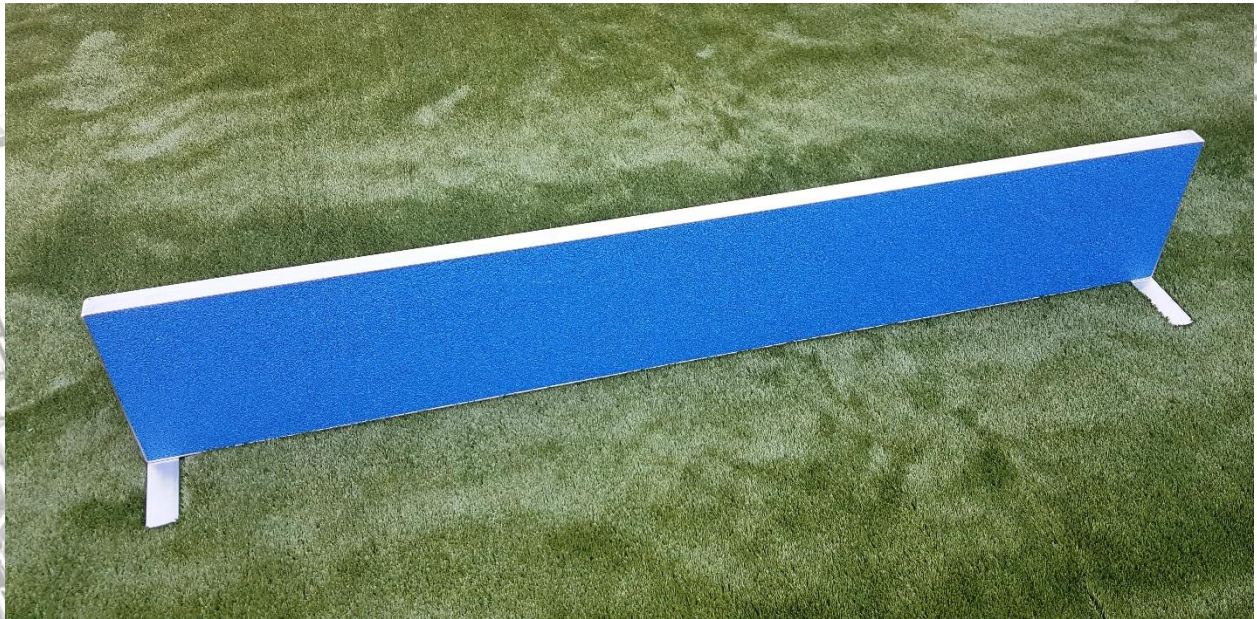

## Rebound Boards Mobile (EPDM in Front)

92012: The rebound board for hockey is made from special aluminium profiles. The aluminium structure is covered with in situ casted EPDM. The rebound board measures a width of 200 cm and a height of 25 cm. The system is foldable and can be stored easily. The board is designed to rebound the ball back when hit directly. It can be used on turf, grass or indoor floors. The item is used for training purposes