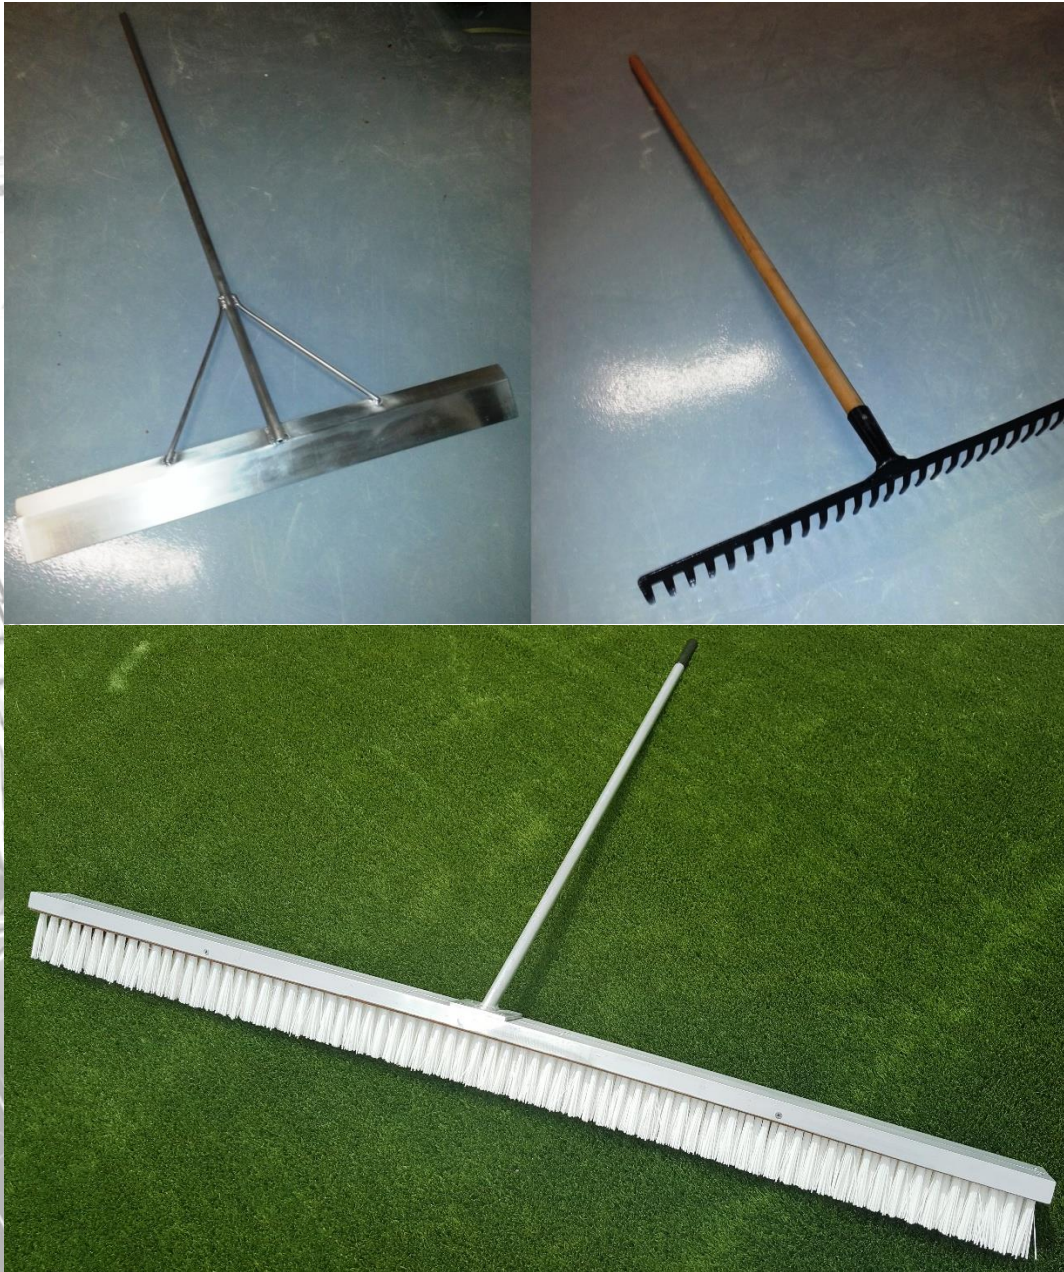

## Rake, Broom & Sand Smoothing

40230: Rake with handle. 80 cm wide.

40240: Sand smoothing with handle made from aluminium. 1.00 m wide

40260: Track broom. 1.00 m wide