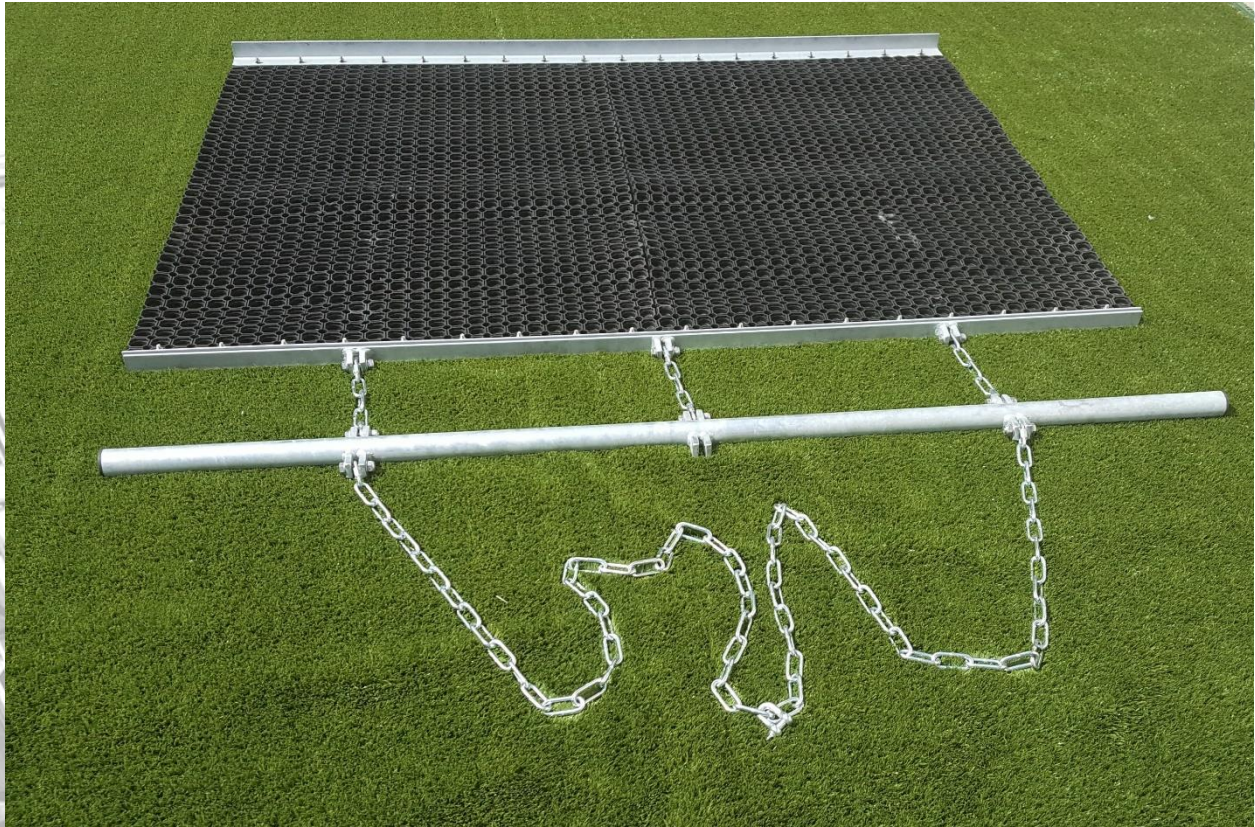

Drag Mat

The Refresh Rubber drag mat is designed to either be towed behind the Refresh Triangle drag brush or towed as an independent drag mat. The drag mat is designed for levelling 3G and sand infill such as that found on many football AstroTurf surfaces. The Refresh Rubber is a 2.0m drag mat. On request other dimensions also available.

118979 DragMat 2.5 x 2,00 m

118986 DragMat 2.00 x 1.00 m

118987 DragMat 2.50 x 1.00 m